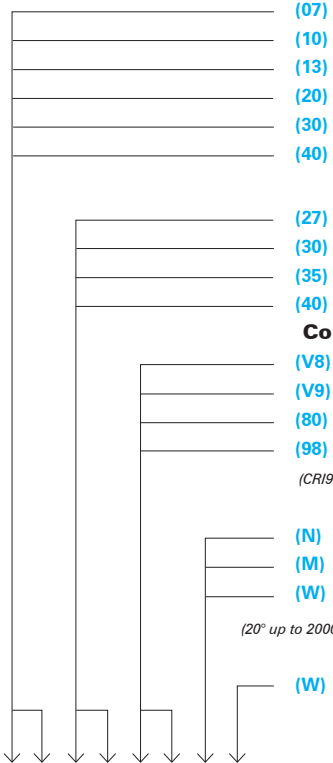

700/1000/1300lm CRI 80+ 2000lm CRI 80+ 3000/4000lm CRI 80+
700/1000/1300lm CRI 98 2000/3000lm CRI 98

PRODUCT CODE

Lumen Output:

(07)	700 lm
(10)	1000 lm
(13)	1300 lm
(20)	2000 lm
(30)	3000 lm
(40)	4000 lm

Colour Temps:

(27)	2700K
(30)	3000K
(35)	3500K
(40)	4000K

Colour Rendering:

(V8)	Vibrancy 80
(V9)	Vibrancy 98
(80)	CRI 80+
(98)	CRI 98

(CRI98 / V9 up to 3000 lumens)

Beam Angles:

(N)	Narrow: 20°
(M)	Medium: 40°
(W)	Wide: 70°

(20° up to 2000lm CRI 80 & 2000 CRI 98)

Colour:

(W)	White
-----	-------

W2

Options: _____ / ** / **

- Dimming:**
- /DT Trailing Edge
 - /DL Leading Edge
 - /DD DALI
 - /DA Analogue (1-10V)
 - /LT Lumentalk
 - /M3 3Hrs Maintained
 - /ST Self Test
 - /DE DALI Emergency