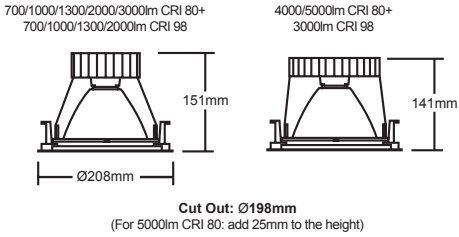

Accessories

To order, use the following suffix

Astral Bezel option /AB

Factory fitted accessory that extends the bezel to a cutout range of 210mm to 240mm.

- /HL Honeycomb louvre
- /CG IP44 Cover glass

PRODUCT CODE