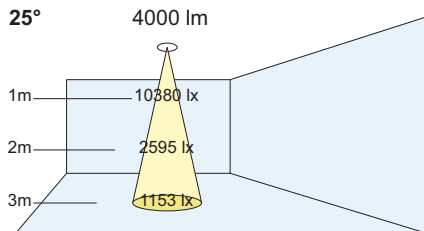

Accessories

To order, use the following suffix

Astral Bezel option /AB

Factory fitted accessory that extends the bezel to a cutout range of 210mm to 240mm.

- /HL Honeycomb louvre
- /CG IP44 Cover glass

PRODUCT CODE

(CRI 98 / V9 up to 3000 lumens)

Beam Angles:

- (S) Spot: 10°
- (N) Narrow: 25°
- (M) Medium: 40°
- (W) Wide: 50°

Colour:

- (W) White

AM

Options:

Dimming: