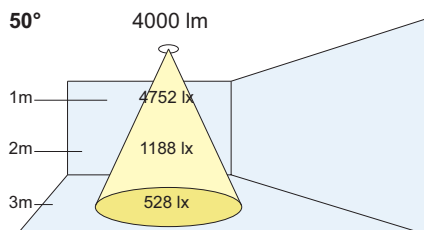

Accessories

To order, use the following suffix

Astral Bezel option /AB

Factory fitted accessory that extends the bezel to a cutout range of 210mm to 240mm.

- /HL Honeycomb louvre
- /CG IP44 Cover glass

PRODUCT CODE

(CRI 98 / V9 up to 3000 lumens)

Beam Angles:

- (S) Spot: 10°
- (N) Narrow: 25°
- (M) Medium: 40°
- (W) Wide: 50°

Colour:

- (W) White

AM

Options:

Dimming: