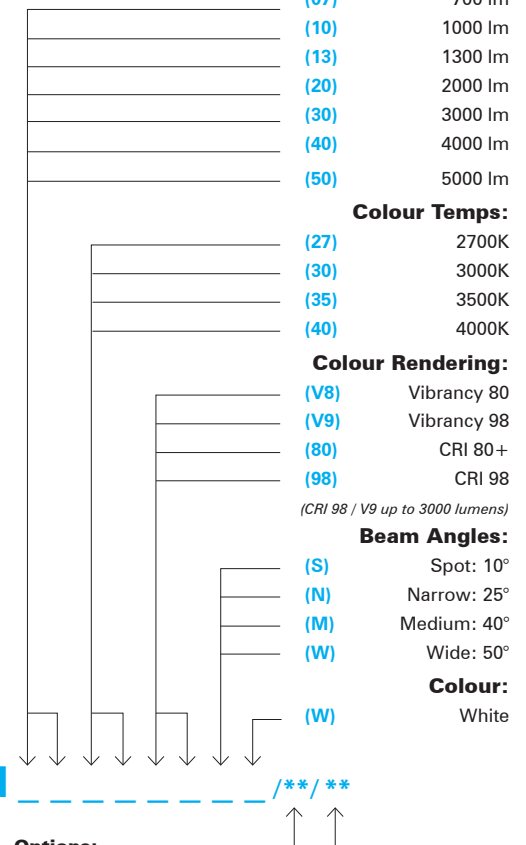

Lumen Output:

- (07) 700 lm
- (10) 1000 lm
- (13) 1300 lm
- (20) 2000 lm
- (30) 3000 lm
- (40) 4000 lm
- (50) 5000 lm

Colour Temps:

- (27) 2700K
- (30) 3000K
- (35) 3500K
- (40) 4000K

Colour Rendering:

- (V8) Vibrancy 80
- (V9) Vibrancy 98
- (80) CRI 80+
- (98) CRI 98

(CRI 98 / V9 up to 3000 lumens)

Beam Angles:

- (S) Spot: 10°
- (N) Narrow: 25°
- (M) Medium: 40°
- (W) Wide: 50°

Colour:

- (W) White

AM

Options:

Dimming: