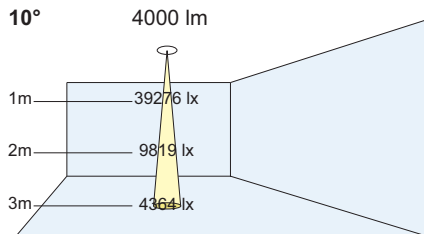

Accessories

To order, use the following suffix

Astral Bezel option /AB

Factory fitted accessory that extends the bezel to a cutout range of 210mm to 240mm.

- /HL Honeycomb louvre
- /CG IP44 Cover glass

PRODUCT CODE

(CRI 98 / V9 up to 3000 lumens)

Beam Angles:

- (S) Spot: 10°
- (N) Narrow: 25°
- (M) Medium: 40°
- (W) Wide: 50°

Colour:

- (W) White

AM

Options:

Dimming: