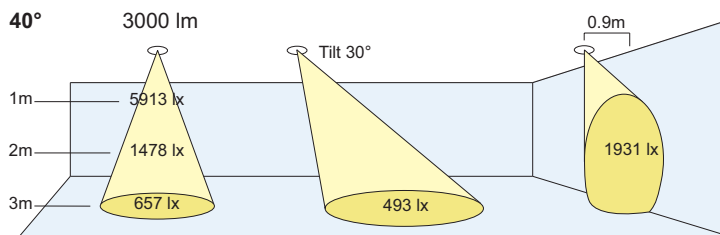

Colour:

(W)	White

B1

---/**/---

Options:

Dimming:

- /DT Trailing Edge
- /DL Leading Edge
- /DD DALI
- /DA Analogue (1-10V)
- /LT Lumentalk

/M3 3Hrs Maintained

/ST Self Test

/DE DALI Emergency

(Other dimming options available see page 123)