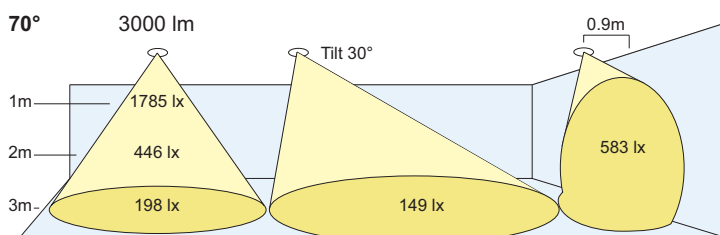

Colour:

(W)	White

B1

---/**/---

Options:

Dimming:

- /DT Trailing Edge
- /DL Leading Edge
- /DD DALI
- /DA Analogue (1-10V)
- /LT Lumentalk

/M3 3Hrs Maintained

/ST Self Test

/DE DALI Emergency

(Other dimming options available see page 123)