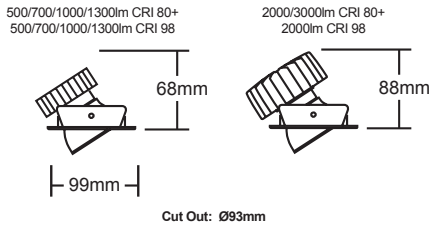

# 100 SERIES BASIC

- Small tiltable recessed downlight
- Die-cast construction
- Low height design
- Supplied with pre-wired remote non-dimming driver
- Ideal for halogen replacement

Tilt: 30°