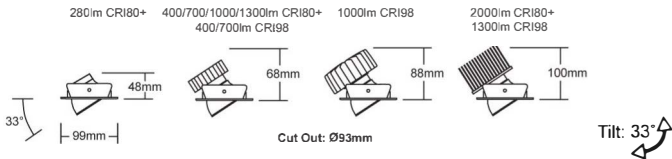

100 SERIES BASIC NARROW

- Small tiltable recessed downlight
- Die-cast construction
- Low height design
- Supplied with pre-wired remote non-dimming driver
- Ideal for halogen replacement

PRODUCT CODE

Lumen Output: