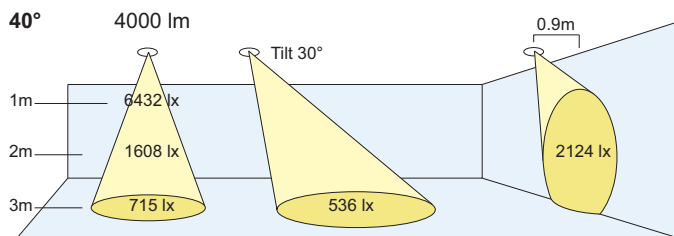

Colour:

(W)	White
(N)	Nickel Satin
(B)	Black
(X)	Trimless

GC

--- / ** / **

Options:

- **Dimming:**
- /DT Trailing Edge
- /DL Leading Edge
- /DD DALI
- /DA Analogue (1-10V)
- /LT Lumentalk
- /M3 3Hrs Maintained
- /ST Self Test
- /DE DALI Emergency

(Other dimming options available see page 123)