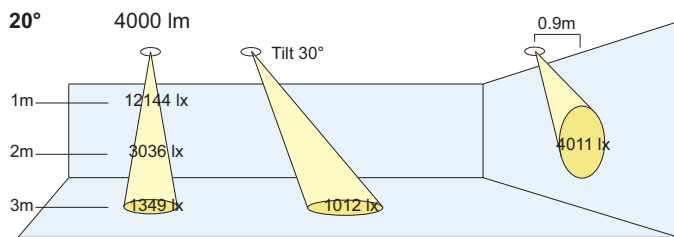

Colour:

(W)	White
(N)	Nickel Satin
(B)	Black
(X)	Trimless

GC

--- / ** / **

Options:

- **Dimming:**
- /DT Trailing Edge
- /DL Leading Edge
- /DD DALI
- /DA Analogue (1-10V)
- /LT Lumentalk
- /M3 3Hrs Maintained
- /ST Self Test
- /DE DALI Emergency

(Other dimming options available see page 123)