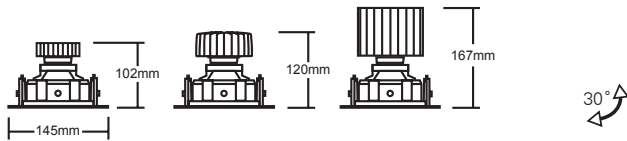

GYRO SERIES CUBE

- Square gimbal downlight with gyroscopic movement
- Die-cast construction
- Lockable tilt mechanism
- AlphaLED Fast Fix mechanism
- Supplied with pre-wired remote non-dimming driver
- Trimless option with skim bead
- Glare control accessories available

700/1000/1300lm CRI 80+
700/1000/1300lm CRI 98

2000lm CRI 80+
2000/3000 CRI 98

3000/4000lm CRI 80+
2000/3000 CRI 98

Cut Out: 132mm x 132mm
(For spot beam option, add 30mm)

Accessories

To order, use the following suffix

Snoot

Trimless Aperture

- /SN Snoot
- /HL Honeycomb louvre
- /SL Softening Lens
- /CG Clear Glass
- /WB White inner body and gyro rings

TRIMLESS
Product Code **1T**

PRODUCT CODE

Lumen Output:

(07)	700 lm
(10)	1000 lm
(13)	1300 lm
(20)	2000 lm
(30)	3000 lm
(40)	4000 lm