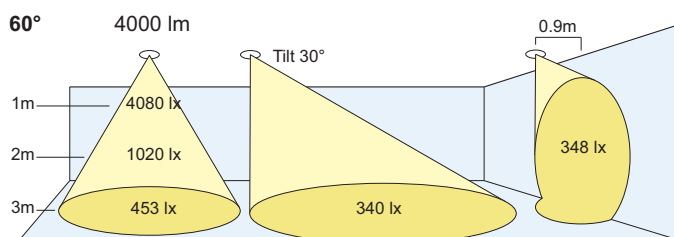

Colour:

(W)	White
(N)	Nickel Satin
(B)	Black
(X)	Trimless

GC

--- / ** / **

Options:

- **Dimming:**
- /DT Trailing Edge
- /DL Leading Edge
- /DD DALI
- /DA Analogue (1-10V)
- /LT Lumentalk
- /M3 3Hrs Maintained
- /ST Self Test
- /DE DALI Emergency

(Other dimming options available see page 123)