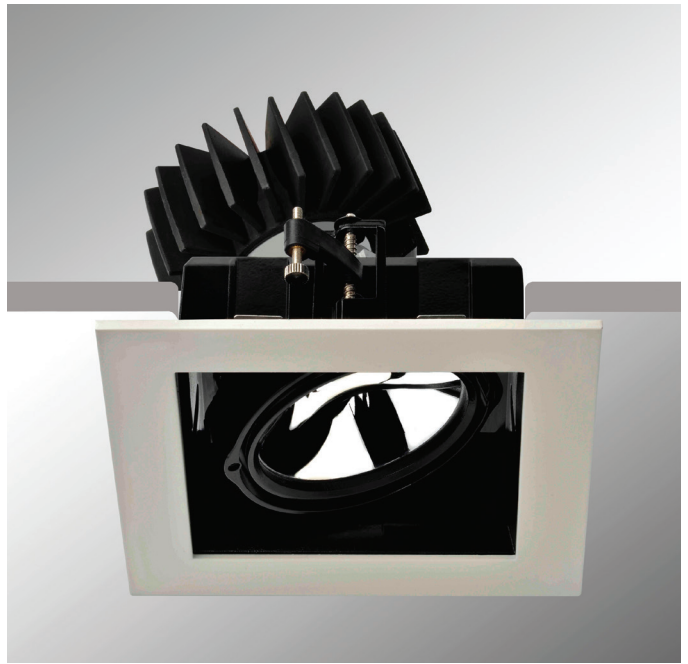

GYRO SERIES CUBE

- Square gimbal downlight with gyroscopic movement
- Die-cast construction
- Lockable tilt mechanism
- AlphaLED Fast Fix mechanism
- Supplied with pre-wired remote non-dimming driver
- Trimless option with skim bead
- Glare control accessories available

700/1000/1300lm CRI 80+
700/1000/1300lm CRI 98

2000lm CRI 80+
2000/3000 CRI 98

3000/4000lm CRI 80+
2000/3000 CRI 98

Cut Out: 132mm x 132mm
(For spot beam option, add 30mm)

Accessories

To order, use the following suffix

Snoot

Trimless Aperture

- /SN Snoot
- /HL Honeycomb louvre
- /SL Softening Lens
- /CG Clear Glass
- /WB White inner body and gyro rings

TRIMLESS
Product Code **1T**

PRODUCT CODE

Lumen Output:

(07)	700 lm
(10)	1000 lm
(13)	1300 lm
(20)	2000 lm
(30)	3000 lm
(40)	4000 lm

Colour Temps:

(27)	2700K
(30)	3000K
(35)	3500K
(40)	4000K

Colour Rendering:

(V8)	Vibrancy 80
(V9)	Vibrancy 98
(80)	CRI 80+
(98)	CRI 98

(CRI 98 / V9 up to 3000 Lumens)

Beam Angles:

(S)	Spot: 10°
(N)	Narrow: 20°
(M)	Medium: 40°
(W)	Wide: 60°