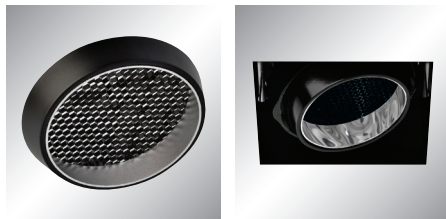

GYRO SERIES CUBE

- Square gimbal downlight with gyroscopic movement
- Die-cast construction
- Lockable tilt mechanism
- AlphaLED Fast Fix mechanism
- Supplied with pre-wired remote non-dimming driver
- Trimless option with skim bead
- Glare control accessories available

700/1000/1300lm CRI 80+
700/1000/1300lm CRI 98

2000lm CRI 80+
2000/3000 CRI 98

3000/4000lm CRI 80+
2000/3000 CRI 98

Cut Out: 132mm x 132mm
(For spot beam option, add 30mm)

Accessories

To order, use the following suffix

Snoot

Trimless Aperture

- /SN Snoot
- /HL Honeycomb louvre
- /SL Softening Lens
- /CG Clear Glass
- /WB White inner body and gyro rings

TRIMLESS
Product Code **1T**

PRODUCT CODE

Lumen Output:

(07)	700 lm
(10)	1000 lm
(13)	1300 lm
(20)	2000 lm
(30)	3000 lm
(40)	4000 lm

Colour Temps:

(27)	2700K
(30)	3000K
(35)	3500K
(40)	4000K

Colour Rendering:

(V8)	Vibrancy 80
(V9)	Vibrancy 98
(80)	CRI 80+
(98)	CRI 98

(CRI 98 / V9 up to 3000 Lumens)

Beam Angles:

(S)	Spot: 10°
(N)	Narrow: 20°
(M)	Medium: 40°
(W)	Wide: 60°