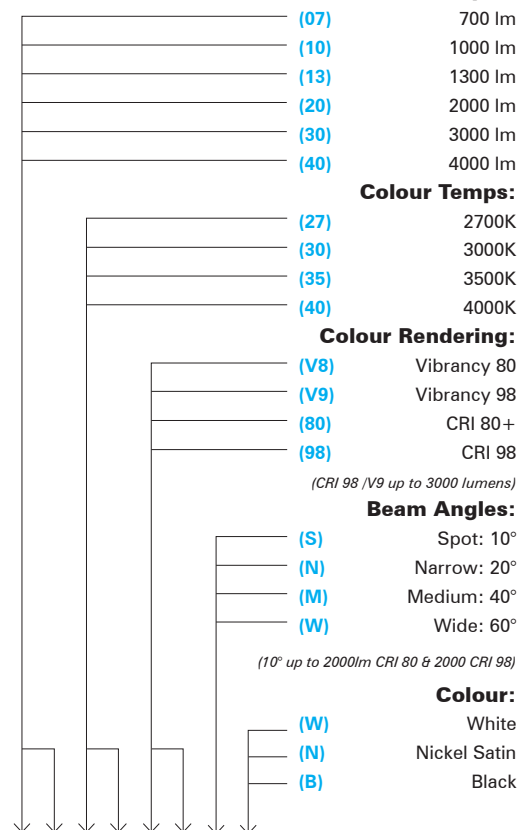

Colour Rendering:

- (V8) Vibrancy 80
 - (V9) Vibrancy 98
 - (80) CRI 80+
 - (98) CRI 98
- (CRI 98 /V9 up to 3000 lumens)

Beam Angles:

- (S) Spot: 10°
 - (N) Narrow: 20°
 - (M) Medium: 40°
 - (W) Wide: 60°
- (10° up to 2000lm CRI 80 & 2000 CRI 98)

Colour:

- (W) White
- (N) Nickel Satin
- (B) Black

CD

Options:

- Dimming:**
- /DT Trailing Edge
- /DL Leading Edge
- /DD DALI
- /DA Analogue (1-10V)
- /LT Lumentalk
- /M3 3Hrs Maintained
- /ST Self Test
- /DE DALI Emergency