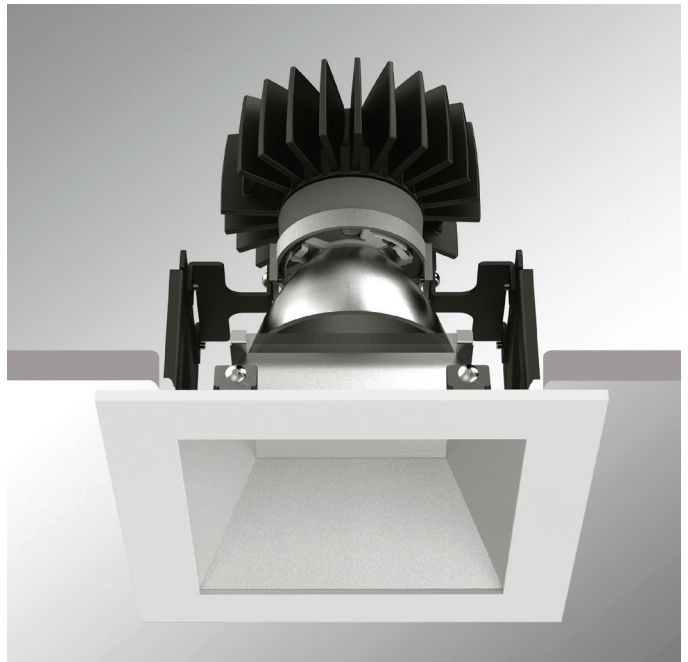

GYRO SERIES CUBE DOWNLIGHT

- Fixed downlight
- Die-cast construction
- AlphaLED Fast Fix mechanism
- Supplied with pre-wired remote non-dimming driver
- Glare control accessories available
- Supplied with a ribbed spreader lens

Accessories

To order, use the following suffix

/SL Softening Lens

PRODUCT CODE

Lumen Output:

- (07) 700 lm
- (10) 1000 lm
- (13) 1300 lm
- (20) 2000 lm
- (30) 3000 lm
- (40) 4000 lm

Colour Temps:

- (27) 2700K
- (30) 3000K
- (35) 3500K
- (40) 4000K

Colour Rendering:

- (V8) Vibrancy 80
 - (V9) Vibrancy 98
 - (80) CRI 80+
 - (98) CRI 98
- (CRI 98 /V9 up to 3000 lumens)

Beam Angles:

- (S) Spot: 10°
 - (N) Narrow: 20°
 - (M) Medium: 40°
 - (W) Wide: 60°
- (10° up to 2000lm CRI 80 & 2000 CRI 98)