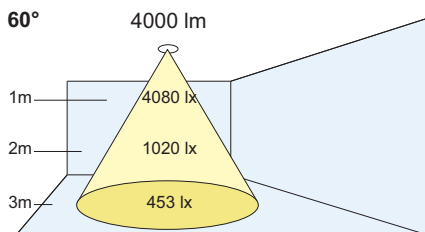

PRODUCT CODE

Lumen Output:

- (07) 700 lm
- (10) 1000 lm
- (13) 1300 lm
- (20) 2000 lm
- (30) 3000 lm
- (40) 4000 lm

Colour Temps:

- (27) 2700K
- (30) 3000K
- (35) 3500K
- (40) 4000K

Colour Rendering:

1. (V8) Vibrancy 80
   - (V9) Vibrancy 98
   - (80) CRI 80+
   - (98) CRI 98
2. (CRI 98 /V9 up to 3000 lumens)

Beam Angles:

- (S) Spot: 10°
  - (N) Narrow: 20°
  - (M) Medium: 40°
  - (W) Wide: 60°
2. (10° up to 2000lm CRI 80 & 2000 CRI 98)