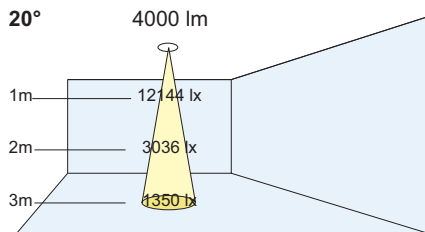

PRODUCT CODE

Lumen Output:

- (07) 700 lm
- (10) 1000 lm
- (13) 1300 lm
- (20) 2000 lm
- (30) 3000 lm
- (40) 4000 lm

Colour Temps:

- (27) 2700K
- (30) 3000K
- (35) 3500K
- (40) 4000K

Colour Rendering:

1. (V8) Vibrancy 80
   - (V9) Vibrancy 98
   - (80) CRI 80+
   - (98) CRI 98
2. (CRI 98 /V9 up to 3000 lumens)

Beam Angles:

- (S) Spot: 10°
  - (N) Narrow: 20°
  - (M) Medium: 40°
  - (W) Wide: 60°
2. (10° up to 2000lm CRI 80 & 2000 CRI 98)