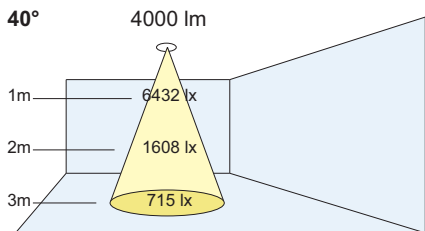

PRODUCT CODE

Lumen Output:

- (07) 700 lm
- (10) 1000 lm
- (13) 1300 lm
- (20) 2000 lm
- (30) 3000 lm
- (40) 4000 lm

Colour Temps:

- (27) 2700K
- (30) 3000K
- (35) 3500K
- (40) 4000K

Colour Rendering:

1. (V8) Vibrancy 80
   - (V9) Vibrancy 98
   - (80) CRI 80+
   - (98) CRI 98
2. (CRI 98 /V9 up to 3000 lumens)

Beam Angles:

- (S) Spot: 10°
  - (N) Narrow: 20°
  - (M) Medium: 40°
  - (W) Wide: 60°
2. (10° up to 2000lm CRI 80 & 2000 CRI 98)