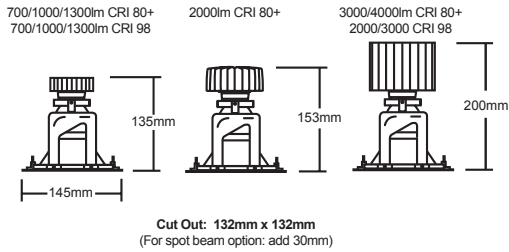

GYRO SERIES CUBE DOWNLIGHT

- Fixed downlight
- Die-cast construction
- AlphaLED Fast Fix mechanism
- Supplied with pre-wired remote non-dimming driver
- Glare control accessories available
- Supplied with a ribbed spreader lens