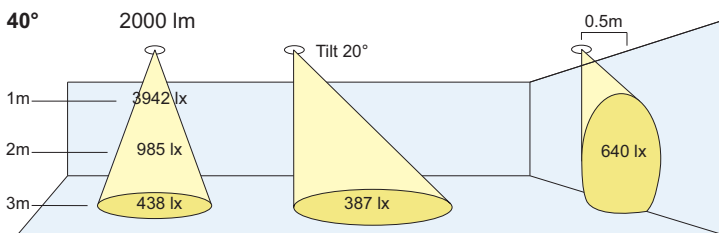

Colour:

- (W) White
- (N) Nickel Satin

IM

---/**/---

Options:

Dimming:

- **/DT** Trailing Edge
- **/DL** Leading Edge
- **/DD** DALI
- **/DA** Analogue (1-10V)
- **/LT** Lumentalk

(Other dimming options available see page 123)

- **/M3** 3Hrs Maintained
- **/ST** Self Test
- **/DE** DALI Emergency