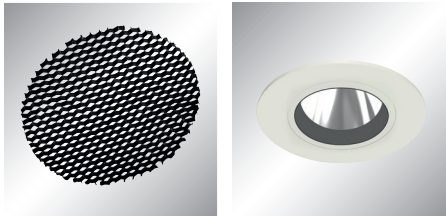

70 SERIES IMP

- Small tiltable recessed downlight
- Die-cast construction
- Black inner housing detail
- Supplied with pre-wired remote non-dimming driver
- Glare control and baffle accessories
- Small cut out for halogen replacement

500lm CRI 80+ 700/1000/1300lm CRI 80+ / 500/700/1000/1300lm CRI 98 2000lm CRI 80+

Accessories

To order, use the following suffix

- /HL** Honeycomb louvre
- /SL** Softening Lens
- /CG** Clear glass
- /BF** Baffle

Baffle

Nickel Satin

PRODUCT CODE

Lumen Output:

- (05) 500 lm
- (07) 700 lm
- (10) 1000 lm
- (13) 1300 lm
- (20) 2000 lm

Colour Temps:

- (27) 2700K
- (30) 3000K
- (35) 3500K
- (40) 4000K

Colour Rendering:

Colour:

- (W) White
- (N) Nickel Satin

IM

---/**/---

Options:

Dimming:

- /DT** Trailing Edge
- /DL** Leading Edge
- /DD** DALI
- /DA** Analogue (1-10V)
- /LT** Lumentalk

(Other dimming options available see page 123)