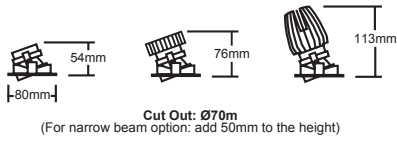

70 SERIES IMP

- Small tiltable recessed downlight
- Die-cast construction
- Black inner housing detail
- Supplied with pre-wired remote non-dimming driver
- Glare control and baffle accessories
- Small cut out for halogen replacement

500lm CRI 80+   700/1000/1300lm CRI 80+ / 500/700/1000/1300lm CRI 98   2000lm CRI 80+