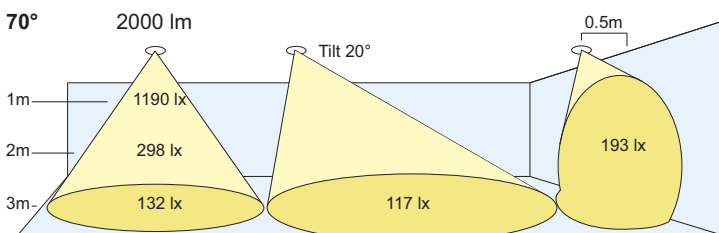

Colour:

- (W) White
- (N) Nickel Satin

IM

---/**/---

Options:

Dimming:

- **/DT** Trailing Edge
- **/DL** Leading Edge
- **/DD** DALI
- **/DA** Analogue (1-10V)
- **/LT** Lumentalk

(Other dimming options available see page 123)

- **/M3** 3Hrs Maintained
- **/ST** Self Test
- **/DE** DALI Emergency