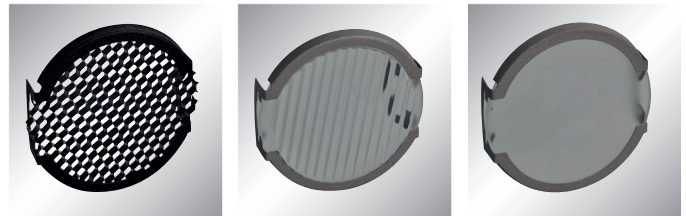

# IMP SOFT ROUND

- Small recessed downlight with deep set reflector
- Die-cast construction
- Glare control secondary reflector
- Supplied with pre-wired remote non-dimming driver
- Small cut out for halogen replacement

### Accessories

To order, use the following suffix

- /HL Honeycomb louvre
- /SL Softening Lens
- /RG Ribbed Spreading Glass
- /CG Clear glass