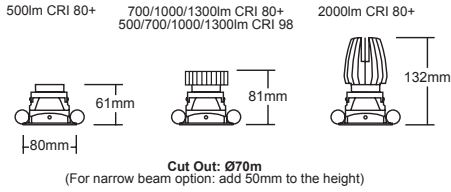

# IMP SOFT ROUND

- Small recessed downlight with deep set reflector
- Die-cast construction
- Glare control secondary reflector
- Supplied with pre-wired remote non-dimming driver
- Small cut out for halogen replacement