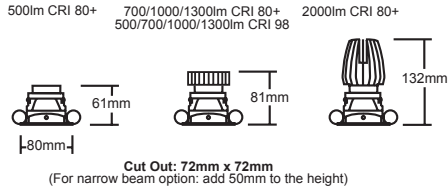

Accessories

To order, use the following suffix

- /HL Honeycomb louvre
- /SL Softening Lens
- /CG Clear glass

PRODUCT CODE

Lumen Output:

- (05) 500 lm
- (07) 700 lm
- (10) 1000 lm
- (13) 1300 lm
- (20) 2000 lm