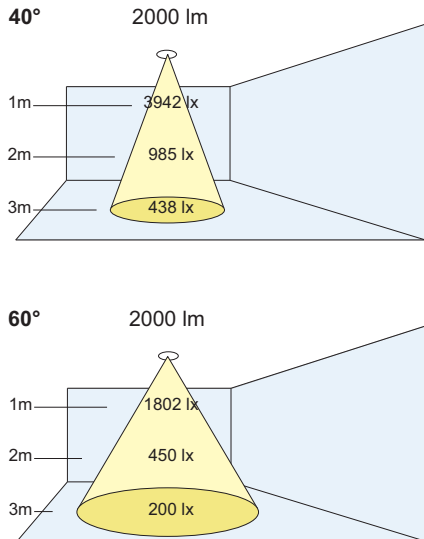

Accessories

To order, use the following suffix

- /HL Honeycomb louvre
- /SL Softening Lens
- /CG Clear glass

PRODUCT CODE

Lumen Output:

- (05) 500 lm
- (07) 700 lm
- (10) 1000 lm
- (13) 1300 lm
- (20) 2000 lm

Colour Temps:

- (27) 2700K
- (30) 3000K
- (35) 3500K
- (40) 4000K

Colour Rendering:

- (V8) Vibrancy 80
- (V9) Vibrancy 98
- (80) CRI 80+
- (98) CRI 98

(CRI 98 / V9 up to 1300 lumens)

Beam Angles:

- (N) Narrow: 20°
- (M) Medium: 40°
- (W) Wide: 60°