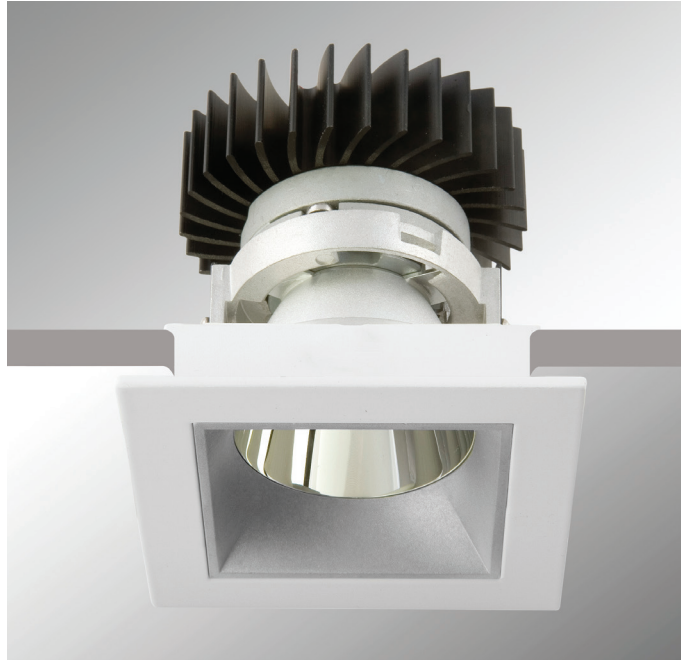

70 SERIES

IMP SOFT SQUARE

- Small square recessed downlight with deep set reflector
- Die-cast construction
- Glare control secondary reflector
- Supplied with pre-wired remote non-dimming driver
- Small cut out for halogen replacement

Accessories

To order, use the following suffix

- /HL Honeycomb louvre
- /SL Softening Lens
- /CG Clear glass

PRODUCT CODE

Lumen Output:

- (05) 500 lm
- (07) 700 lm
- (10) 1000 lm
- (13) 1300 lm
- (20) 2000 lm

Colour Temps:

- (27) 2700K
- (30) 3000K
- (35) 3500K
- (40) 4000K

Colour Rendering:

- (V8) Vibrancy 80
- (V9) Vibrancy 98
- (80) CRI 80+
- (98) CRI 98

(CRI 98 / V9 up to 1300 lumens)

Beam Angles:

- (N) Narrow: 20°
- (M) Medium: 40°
- (W) Wide: 60°

(20° up to 1300lm CRI 80 & 1300 CRI 98)

Colour:

- (W) White
- (N) Nickel Satin

S3 - - - - - / ** / **

Options:

Dimming:

- /DT Trailing Edge
- /DL Leading Edge
- /DD DALI
- /DA Analogue (1-10V)
- /LT Lumentalk
- /M3 3Hrs Maintained
- /ST Self Test
- /DE DALI Emergency