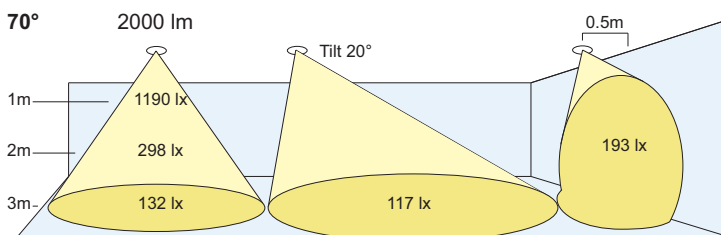

Colour:

- (W) White
- (N) Nickel Satin

2M

Options: _____

Dimming:

- **/DT** Trailing Edge
- **/DL** Leading Edge
- **/DD** DALI
- **/DA** Analogue (1-10V)
- **/LT** Lumentalk

/M3 3Hrs Maintained

/ST Self Test

/DE DALI Emergency

/**/ **

(Other dimming options available see page 123)