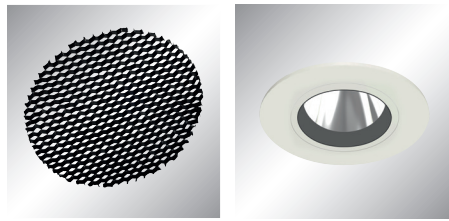

70 SERIES

IMP SQUARE

- Small square tiltable recessed downlight
- Die-cast construction
- Black inner housing detail
- Supplied with pre-wired remote non-dimming driver
- Glare control and baffle accessories
- Small cut out for halogen replacement

500lm CRI 80+ 700/1000/1300lm CRI 80+ 2000lm CRI 80+
 500/700/1000/1300lm CRI 98

Accessories

To order, use the following suffix

- /HL** Honeycomb louvre
- /SL** Softening Lens
- /CG** Clear glass
- /BF** Baffle

Baffle

Nickel Satin

PRODUCT CODE

Lumen Output:

- (05) 500 lm
- (07) 700 lm
- (10) 1000 lm
- (13) 1300 lm
- (20) 2000 lm

Colour Temps:

- (27) 2700K
- (30) 3000K
- (35) 3500K
- (40) 4000K

Colour Rendering: