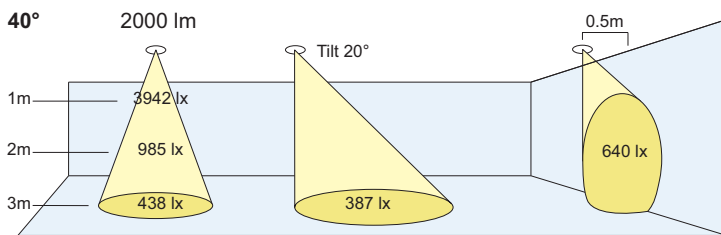

Colour:

- (W) White
- (N) Nickel Satin

2M

Options: _____

Dimming:

- **/DT** Trailing Edge
- **/DL** Leading Edge
- **/DD** DALI
- **/DA** Analogue (1-10V)
- **/LT** Lumentalk

/M3 3Hrs Maintained

/ST Self Test

/DE DALI Emergency

/**/ **

(Other dimming options available see page 123)