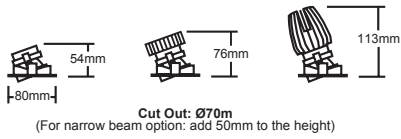

500lm CRI 80+   700/1000/1300lm CRI 80+   2000lm CRI 80+
500/700/1000/1300lm CRI 98

Accessories

To order, use the following suffix