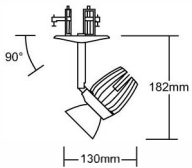

TRACK AND SPOTS IRIS

- Compact adjustable ceiling mounted Spot Light
- Die-cast construction
- AlphaLED Fast Fix mechanism
- Supplied with pre-wired remote non-dimming driver
- Ideal for decorative retail applications