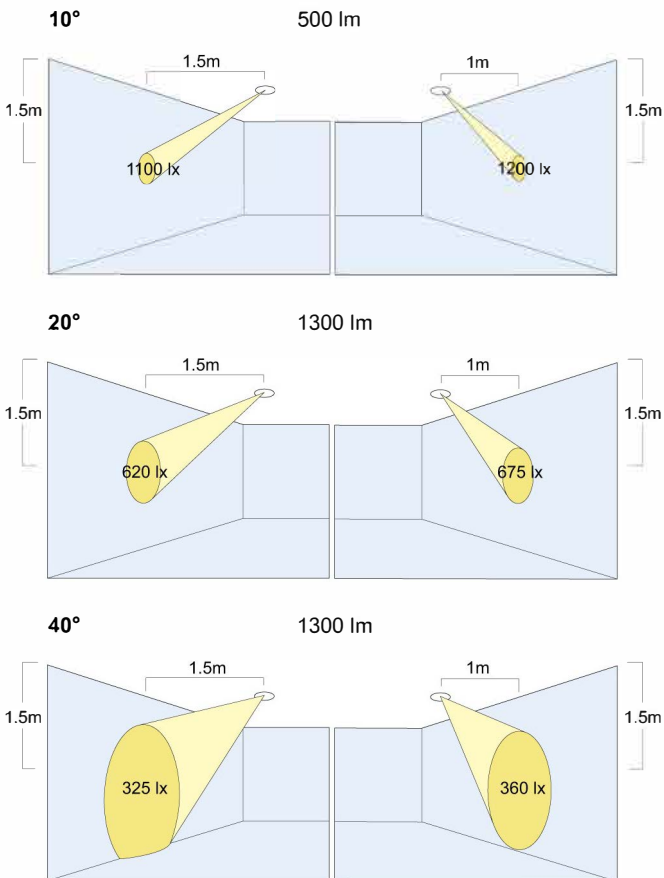

TRACK AND SPOTS IRIS

- Compact adjustable ceiling mounted Spot Light
- Die-cast construction
- AlphaLED Fast Fix mechanism
- Supplied with pre-wired remote non-dimming driver
- Ideal for decorative retail applications

PRODUCT CODE

Lumen Output:

(04)	400 lm
(05)	500 lm
(07)	700 lm
(10)	1000 lm
(13)	1300 lm

(500 lm available for 10° spot only)

Colour Temps:

(27)	2700K
(30)	3000K
(35)	3500K
(40)	4000K

(3500K available in 1000 Lumens and above)

Colour Rendering:

(8)	CRI 80+
(9)	CRI 98

(CRI 98 up to 1000 lm only)

Beam Angles:

(S)	Spot: 10°
(N)	Narrow: 20°
(M)	Medium: 40°
(W)	Wide: 60°

(10° spot XSM 500 lm only)

Colour:

(B)	Chrome & Black

IR _____ /**/**

Options:

Dimming:

- /DT Trailing Edge
- /DL Leading Edge
- /DD DALI
- /DA Analogue

/M3 Emergency