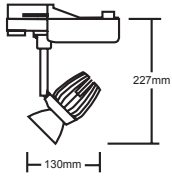

TRACK AND SPOTS

IRIS TRACK

- Decorative adjustable track mounted spotlight
- Die-cast construction
- Three circuit track adaptor as standard
- Supplied with integral non-dimming driver
- Ideal for decorative retail applications
- Ceiling mounted option available

400/700/1000/1300lm CRI 80+
400/700/1000 CRI 98