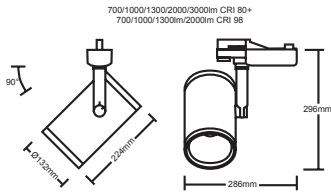

# TRACK AND SPOTS METROPOLE

- High output adjustable track mounted spotlight
- Die-cast construction
- Three circuit track adaptor as standard
- Narrow beam option for high accent factor
- Supplied with integral non-dimming driver
- Lockable tilt

Rotate: 355°  
Tilt: 90°