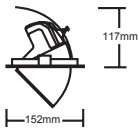

120 SERIES MINI SCOOP

- Fully adjustable scoop downlight
- High output with passive heatsink
- Die-cast construction with protective clear glass
- Supplied with pre-wired remote non-dimming driver
- Ideal replacement for metal halide

Cut Out: Ø140mm