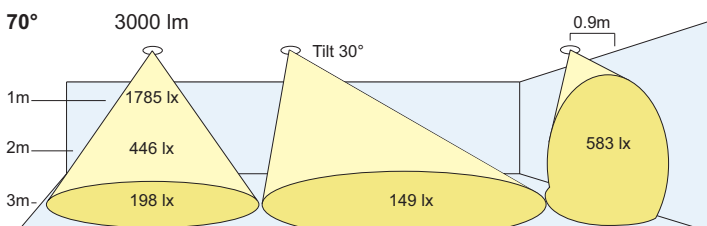

(CRI 98 / V9 up to 2000 lumens)

Beam Angles:

- (N) Narrow: 20°
- (M) Medium: 40°
- (W) Wide: 70°

(20° up to 2000lm CRI 80 & 1300 CRI 98)

Colour:

- (W) White

MW

/**/ **