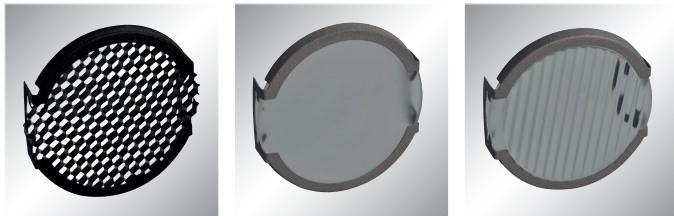

90 SERIES

MINI WASHER

- Adjustable recessed low glare downlight
- Die-cast construction
- AlphaLED Fast Fix mechanism
- Black glare control and baffle
- Supplied with pre-wired remote non-dimming driver

500lm CRI 80+ 700/1000/1300lm CRI 80+ 2000/3000lm CRI 80+
 500/700/1000/1300lm CRI 98 2000lm CRI 98

Accessories

To order, use the following suffix

- /HL Honeycomb louvre
- /SL Softening Lens
- /RG Ribbed Spreading Glass

PRODUCT CODE

Lumen Output:

- (05) 500 lm
- (07) 700 lm
- (10) 1000 lm
- (13) 1300 lm
- (20) 2000 lm
- (30) 3000 lm

Colour Temps:

- (27) 2700K
- (30) 3000K
- (35) 3500K
- (40) 4000K

Colour Rendering:

- (V8) Vibrancy 80
- (V9) Vibrancy 98
- (80) CRI 80+
- (98) CRI 98

(CRI 98 / V9 up to 2000 lumens)

Beam Angles:

- (N) Narrow: 20°
- (M) Medium: 40°
- (W) Wide: 70°

(20° up to 2000lm CRI 80 & 1300 CRI 98)

Colour:

- (W) White

MW

/**/ **