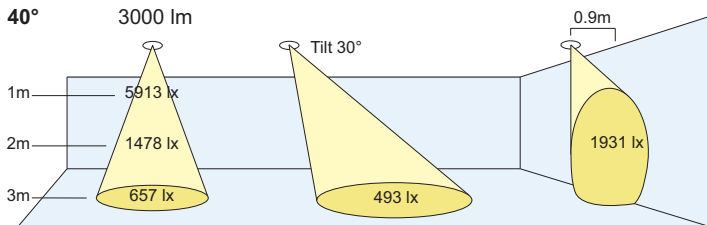

(CRI 98 / V9 up to 2000 lumens)

Beam Angles:

- (N) Narrow: 20°
- (M) Medium: 40°
- (W) Wide: 70°

(20° up to 2000lm CRI 80 & 1300 CRI 98)

Colour:

- (W) White

MW

/**/ **