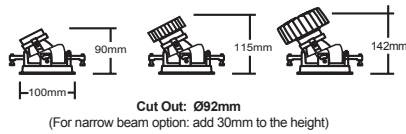

500lm CRI 80+   700/1000/1300lm CRI 80+   2000/3000lm CRI 80+
500/700/1000/1300lm CRI 98   2000lm CRI 98

Accessories

To order, use the following suffix