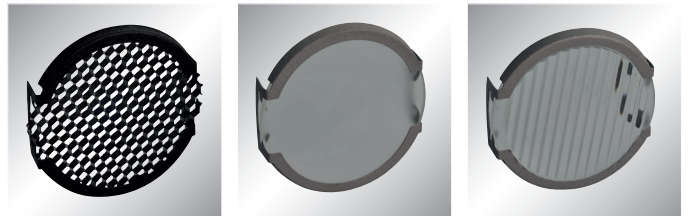

90 SERIES

MINI WASHER SQUARE

- Square adjustable recessed low glare downlight
- Die-cast construction
- AlphaLED Fast Fix mechanism
- Black glare control and baffle
- Supplied with pre-wired remote non-dimming driver

Accessories

To order, use the following suffix

- /HL Honeycomb louvre
- /SL Softening Lens
- /RG Ribbed Spreading Glass

PRODUCT CODE

Lumen Output:

- (05) 500 lm
- (07) 700 lm
- (10) 1000 lm
- (13) 1300 lm
- (20) 2000 lm
- (30) 3000 lm

Colour Temps:

- (27) 2700K
- (30) 3000K
- (35) 3500K
- (40) 4000K

Colour Rendering:

- (V8) Vibrancy 80
 - (V9) Vibrancy 98
 - (80) CRI 80+
 - (98) CRI 98
- (CRI 98 / V9 up to 2000 lumens)

Beam Angles:

- (N) Narrow: 20°
 - (M) Medium: 40°
 - (W) Wide: 70°
- (20° up to 2000lm CRI 80 & 1300 CRI 98)