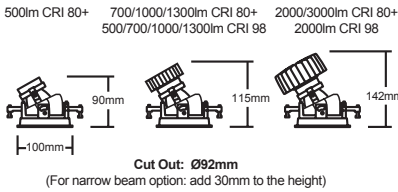

90 SERIES

MINI WASHER SQUARE

- Square adjustable recessed low glare downlight
- Die-cast construction
- AlphaLED Fast Fix mechanism
- Black glare control and baffle
- Supplied with pre-wired remote non-dimming driver

Accessories

To order, use the following suffix

- /HL Honeycomb louvre
- /SL Softening Lens
- /RG Ribbed Spreading Glass

PRODUCT CODE

Lumen Output:

- (05) 500 lm
- (07) 700 lm
- (10) 1000 lm
- (13) 1300 lm
- (20) 2000 lm
- (30) 3000 lm