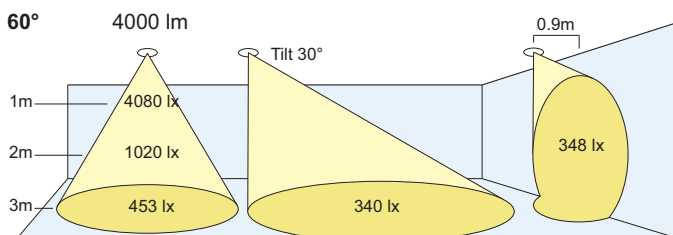

700/1000/1300lm CRI 80+  
700/1000/1300lm CRI 98

2000lm CRI 80+

3000/4000lm CRI 80+  
2000/3000lm CRI 98

Cut Out: Ø122mm  
(For Spot beam option: add 30mm to the height)

White

Black

Matt

Specular

### Beam Angles:

(S)	Spot: 10°
(N)	Narrow: 20°
(M)	Medium: 40°
(W)	Wide: 60°

*(10° up to 2000lm CRI 80 & 2000 CRI 98)*