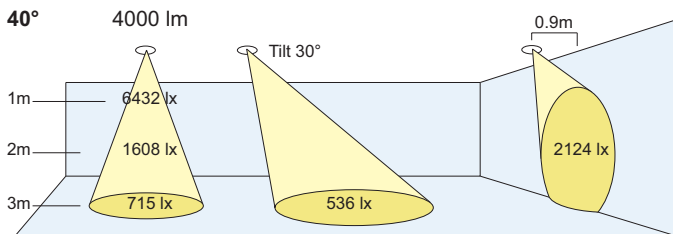

700/1000/1300lm CRI 80+  
700/1000/1300lm CRI 98

2000lm CRI 80+

3000/4000lm CRI 80+  
2000/3000lm CRI 98

Cut Out: Ø122mm  
(For Spot beam option: add 30mm to the height)

White

Black

Matt

Specular

### Beam Angles:

(S)	Spot: 10°
(N)	Narrow: 20°
(M)	Medium: 40°
(W)	Wide: 60°

*(10° up to 2000lm CRI 80 & 2000 CRI 98)*