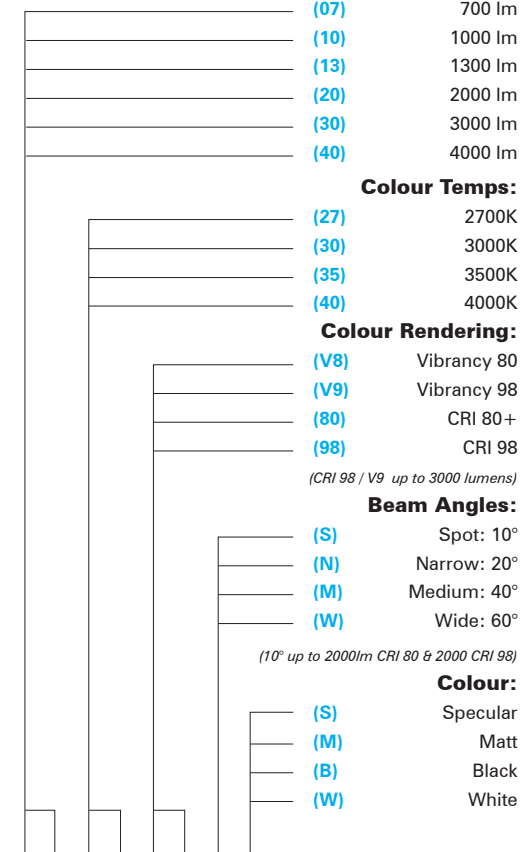

### Colour Temps:

(27)	2700K
(30)	3000K
(35)	3500K
(40)	4000K

### Colour Rendering:

(V8)	Vibrancy 80
(V9)	Vibrancy 98
(80)	CRI 80+
(98)	CRI 98

*(CRI 98 / V9 up to 3000 lumens)*

### Beam Angles:

(S)	Spot: 10°
(N)	Narrow: 20°
(M)	Medium: 40°
(W)	Wide: 60°

*(10° up to 2000lm CRI 80 & 2000 CRI 98)*

### Colour:

(S)	Specular
(M)	Matt
(B)	Black
(W)	White

N1