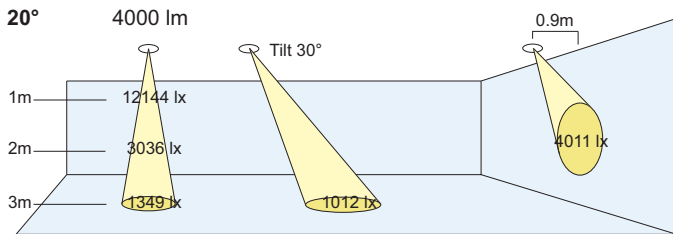

700/1000/1300lm CRI 80+  
700/1000/1300lm CRI 98

2000lm CRI 80+

3000/4000lm CRI 80+  
2000/3000lm CRI 98

Cut Out: Ø122mm  
(For Spot beam option: add 30mm to the height)

White

Black

Matt

Specular

### Beam Angles:

(S)	Spot: 10°
(N)	Narrow: 20°
(M)	Medium: 40°
(W)	Wide: 60°

*(10° up to 2000lm CRI 80 & 2000 CRI 98)*