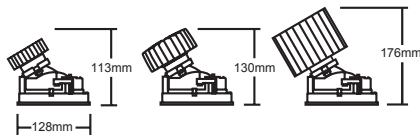

700/1000/1300lm CRI 80+  
700/1000/1300lm CRI 98

2000lm CRI 80+

3000/4000lm CRI 80+  
2000/3000lm CRI 98

Cut Out: Ø122mm  
(For Spot beam option: add 30mm to the height)

White

Black

Matt

Specular