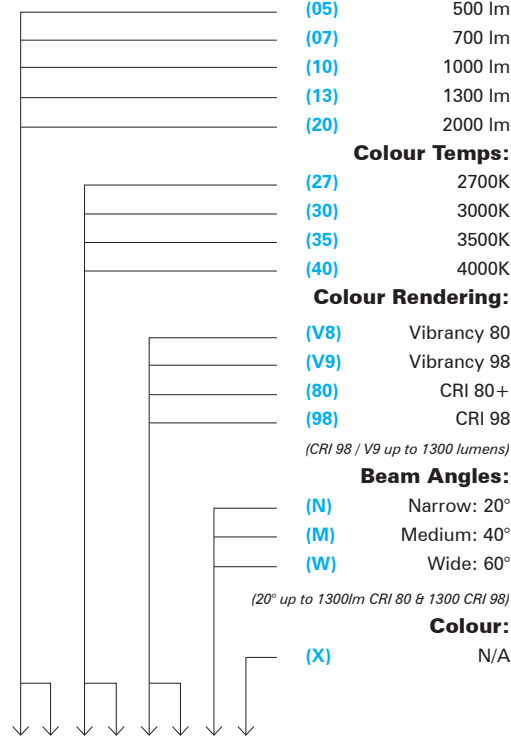

Colour Temps:

- (27) 2700K
- (30) 3000K
- (35) 3500K
- (40) 4000K

Colour Rendering:

- (V8) Vibrancy 80
- (V9) Vibrancy 98
- (80) CRI 80+
- (98) CRI 98

(CRI 98 / V9 up to 1300 lumens)

Beam Angles:

- (N) Narrow: 20°
- (M) Medium: 40°
- (W) Wide: 60°

(20° up to 1300lm CRI 80 & 1300 CRI 98)

Colour:

- (X) N/A

TR

Options:

Dimming:

- /DT Trailing Edge
- /DL Leading Edge
- /DD DALI
- /DA Analogue (1-10V)
- /M3 3Hrs Maintained
- /ST Self Test
- /DE DALI Emergency