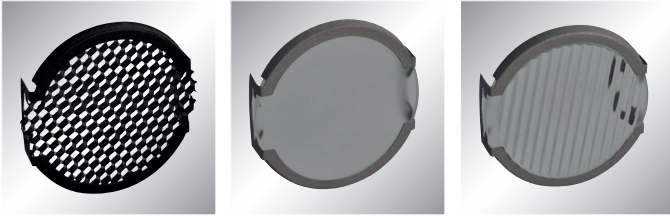

90 SERIES ROUND 90

- Trimless recessed downlight with deep set reflector
- Die-cast construction
- Glare control secondary reflector
- Supplied with pre-wired remote non-dimming driver
- AlphaLED Fast Fix mechanism
- Supplied with skim bead

Accessories

To order, use the following suffix

- /HL Honeycomb louvre
- /SL Softening Lens
- /RG Ribbed Spreading Glass
- /CG Clear glass

PRODUCT CODE

Lumen Output:

- (05) 500 lm
- (07) 700 lm
- (10) 1000 lm
- (13) 1300 lm
- (20) 2000 lm

Colour Temps:

- (27) 2700K
- (30) 3000K
- (35) 3500K
- (40) 4000K

Colour Rendering:

- (V8) Vibrancy 80
- (V9) Vibrancy 98
- (80) CRI 80+
- (98) CRI 98

(CRI 98 / V9 up to 1300 lumens)

Beam Angles:

- (N) Narrow: 20°
- (M) Medium: 40°
- (W) Wide: 60°