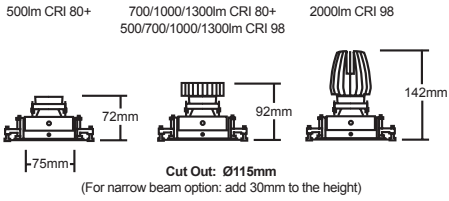

90 SERIES ROUND 90

- Trimless recessed downlight with deep set reflector
- Die-cast construction
- Glare control secondary reflector
- Supplied with pre-wired remote non-dimming driver
- AlphaLED Fast Fix mechanism
- Supplied with skim bead

Accessories

To order, use the following suffix

- /HL Honeycomb louvre
- /SL Softening Lens
- /RG Ribbed Spreading Glass
- /CG Clear glass

PRODUCT CODE

Lumen Output:

- (05) 500 lm
- (07) 700 lm
- (10) 1000 lm
- (13) 1300 lm
- (20) 2000 lm