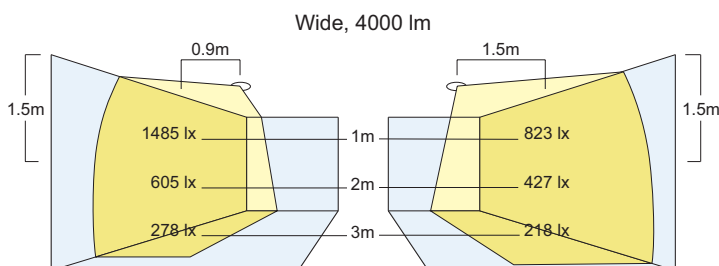

Tilt: 45°

PRODUCT CODE

Lumen Output:

(12)	1250 lm
(17)	1700 lm
(22)	2250 lm
(30)	3000 lm
(40)	4000 lm

Colour Temps:

(27)	2700K
(30)	3000K
(35)	3500K
(40)	4000K

Colour Rendering:

(80)	CRI 80+
(98)	CRI 98

(CRI 98 Up to 3000 lumens)

Beam Angles:

(W) Wide

Colour:

(W) White

SS

Options:

Dimming: