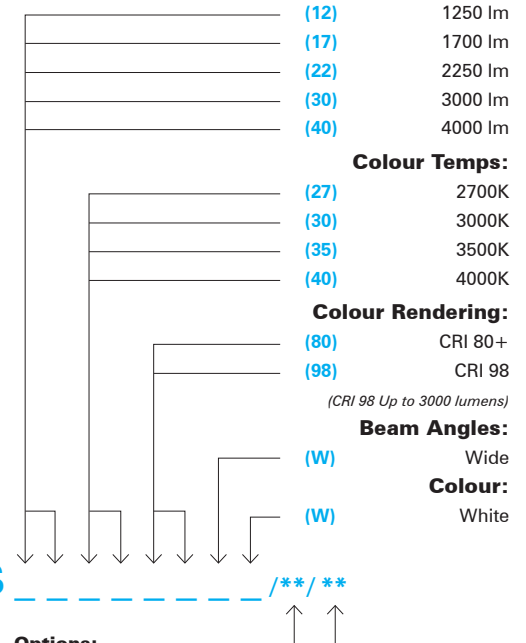

Tilt: 45°

PRODUCT CODE

Lumen Output:

(12)	1250 lm
(17)	1700 lm
(22)	2250 lm
(30)	3000 lm
(40)	4000 lm

Colour Temps:

(27)	2700K
(30)	3000K
(35)	3500K
(40)	4000K

Colour Rendering:

(80)	CRI 80+
(98)	CRI 98

(CRI 98 Up to 3000 lumens)

Beam Angles:

(W) Wide

Colour:

(W) White

SS

Options:

Dimming: