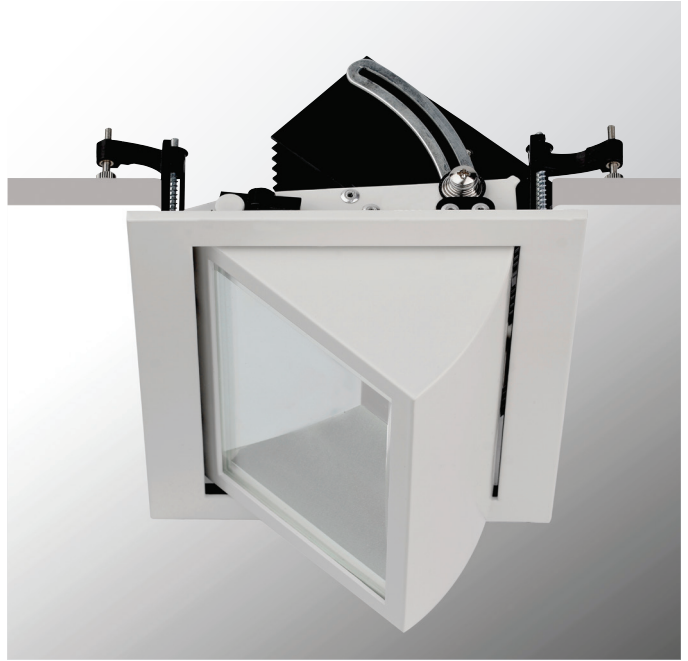

200 SERIES SLOT SCOOP

- High output tiltable recessed wallwasher
- Die-cast construction with protective clear glass
- Supplied with pre-wired remote non-dimming driver
- AlphaLED Fast Fix mechanism
- Ideal replacement for metal halide

Tilt: 45°

PRODUCT CODE

Lumen Output:

(12)	1250 lm
(17)	1700 lm
(22)	2250 lm
(30)	3000 lm
(40)	4000 lm

Colour Temps:

(27)	2700K
(30)	3000K
(35)	3500K
(40)	4000K

Colour Rendering:

(80)	CRI 80+
(98)	CRI 98

(CRI 98 Up to 3000 lumens)

Beam Angles:

(W) Wide

Colour:

(W) White

SS

Options:

Dimming: