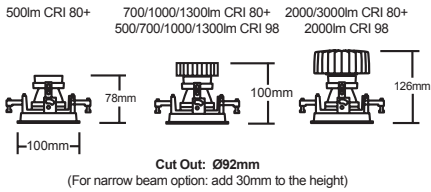

90 SERIES

SOFT ROUND

- Fixed recessed downlight with deep set reflector
- Die-cast construction
- Glare control secondary reflector
- Supplied with pre-wired remote non-dimming driver
- AlphaLED Fast Fix mechanism

Accessories

To order, use the following suffix

- /HL Honeycomb louvre
- /SL Softening Lens
- /CG Clear glass

PRODUCT CODE

Lumen Output:

_____	(05)	500 lm
_____	(07)	700 lm
_____	(10)	1000 lm
_____	(13)	1300 lm
_____	(20)	2000 lm
_____	(30)	3000 lm

Beam Angles:

_____	(N)	Narrow: 20°
_____	(M)	Medium: 40°
_____	(W)	Wide: 60°

(20° up to 2000lm CRI 80 & 1300 CRI 98)

Colour:

_____	(W)	White
-------	-----	-------

S5

_____ / ** / **

- Options:
- Dimming: /M3 3Hrs Maintained
 - /DT Trailing Edge
 - /DL Leading Edge
 - /DD DALI
 - /DA Analogue (1-10V)
 - /LT Lumentalk
 - /ST Self Test
 - /DE DALI Emergency
- (Other dimming options available see page 123)*