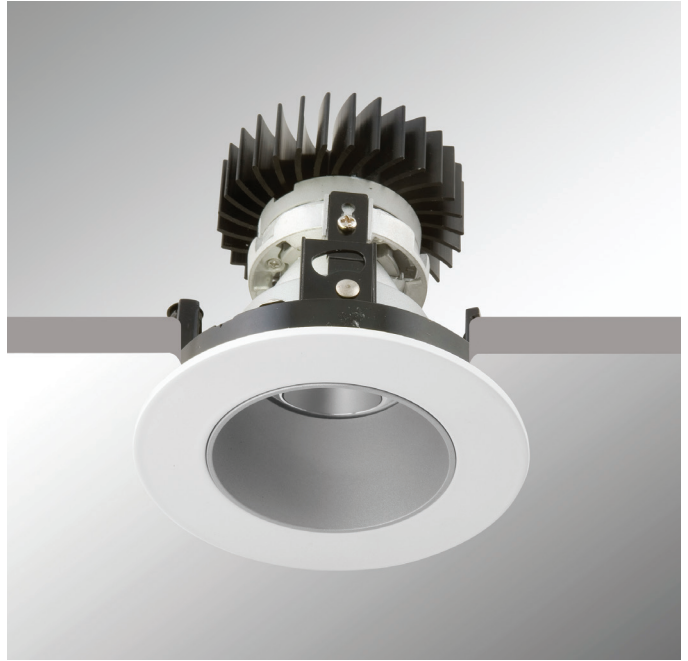

90 SERIES

SOFT ROUND

- Fixed recessed downlight with deep set reflector
- Die-cast construction
- Glare control secondary reflector
- Supplied with pre-wired remote non-dimming driver
- AlphaLED Fast Fix mechanism

Accessories

To order, use the following suffix

- /HL Honeycomb louvre
- /SL Softening Lens
- /CG Clear glass

PRODUCT CODE

Lumen Output:

_____	(05)	500 lm
_____	(07)	700 lm
_____	(10)	1000 lm
_____	(13)	1300 lm
_____	(20)	2000 lm
_____	(30)	3000 lm

Beam Angles:

_____	(N)	Narrow: 20°
_____	(M)	Medium: 40°
_____	(W)	Wide: 60°

(20° up to 2000lm CRI 80 & 1300 CRI 98)

Colour:

_____	(W)	White
-------	-----	-------

S5

_____ / ** / **

- Options:
- Dimming: /M3 3Hrs Maintained
 - /DT Trailing Edge
 - /DL Leading Edge
 - /DD DALI
 - /DA Analogue (1-10V)
 - /LT Lumentalk
 - /ST Self Test
 - /DE DALI Emergency
- (Other dimming options available see page 123)*