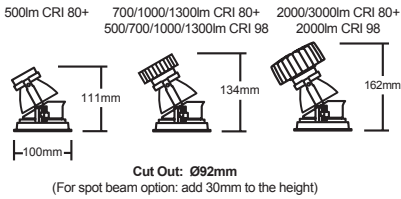

90 SERIES

SOFT WASHER

- Adjustable downlight with deep set reflector
- Die-cast construction
- Glare control secondary reflector
- Supplied with pre-wired remote non-dimming driver
- AlphaLED Fast Fix mechanism
- Narrow beam option