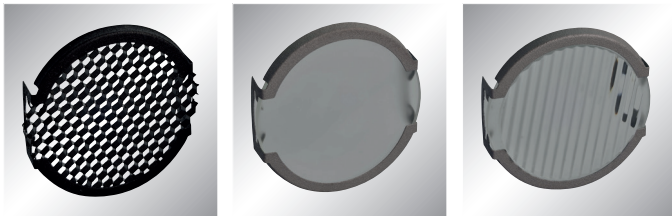

Accessories

To order, use the following suffix

- /HL Honeycomb louvre
- /SL Softening Lens
- /RG Ribbed Spreading Glass
- /CG Clear glass

PRODUCT CODE