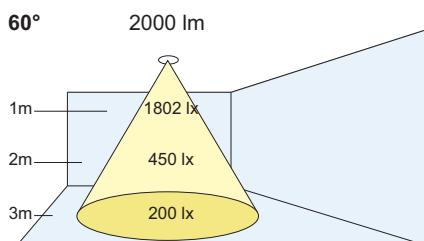

90 SERIES SQUARE 90

- Trimless Square recessed downlight with deep set reflector
- Die-cast construction
- Glare control secondary reflector
- Supplied with pre-wired remote non-dimming driver
- AlphaLED Fast Fix mechanism
- Supplied with skim bead

Accessories

To order, use the following suffix

- /HL Honeycomb louvre
- /SL Softening Lens
- /RG Ribbed Spreading Glass
- /CG Clear glass

PRODUCT CODE

Lumen Output:

- (05) 500 lm
- (07) 700 lm
- (10) 1000 lm
- (13) 1300 lm
- (20) 2000 lm

Colour Temps:

- (27) 2700K
- (30) 3000K
- (35) 3500K
- (40) 4000K

Colour Rendering:

- (V8) Vibrancy 80
- (V9) Vibrancy 98
- (80) CRI 80+
- (98) CRI 98

(CRI 98 / V9 up to 1300 lumens)

Beam Angles:

- (N) Narrow: 20°
- (M) Medium: 40°
- (W) Wide: 60°

(20° up to 1300lm CRI 80 & 1300 CRI 98)

Colour:

- (X) N/A