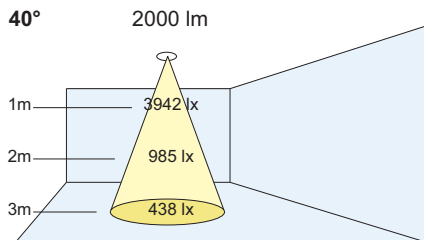

90 SERIES SQUARE 90

- Trimless Square recessed downlight with deep set reflector
- Die-cast construction
- Glare control secondary reflector
- Supplied with pre-wired remote non-dimming driver
- AlphaLED Fast Fix mechanism
- Supplied with skim bead

Accessories

To order, use the following suffix

- /HL Honeycomb louvre
- /SL Softening Lens
- /RG Ribbed Spreading Glass
- /CG Clear glass

PRODUCT CODE

Lumen Output:

- (05) 500 lm
- (07) 700 lm
- (10) 1000 lm
- (13) 1300 lm
- (20) 2000 lm

Colour Temps:

- (27) 2700K
- (30) 3000K
- (35) 3500K
- (40) 4000K

Colour Rendering:

- (V8) Vibrancy 80
- (V9) Vibrancy 98
- (80) CRI 80+
- (98) CRI 98

(CRI 98 / V9 up to 1300 lumens)

Beam Angles:

- (N) Narrow: 20°
- (M) Medium: 40°
- (W) Wide: 60°

(20° up to 1300lm CRI 80 & 1300 CRI 98)

Colour:

- (X) N/A