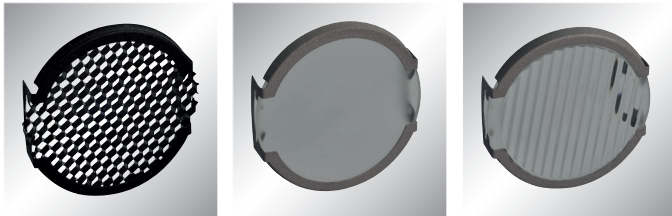

# 90 SERIES SQUARE 90

- Trimless Square recessed downlight with deep set reflector
- Die-cast construction
- Glare control secondary reflector
- Supplied with pre-wired remote non-dimming driver
- AlphaLED Fast Fix mechanism
- Supplied with skim bead

## Accessories

To order, use the following suffix

- /HL Honeycomb louvre
- /SL Softening Lens
- /RG Ribbed Spreading Glass
- /CG Clear glass