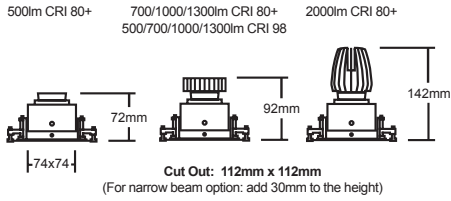

# 90 SERIES SQUARE 90

- Trimless Square recessed downlight with deep set reflector
- Die-cast construction
- Glare control secondary reflector
- Supplied with pre-wired remote non-dimming driver
- AlphaLED Fast Fix mechanism
- Supplied with skim bead