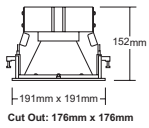

200 SERIES SQUARE

- High output recessed downlight
- Die-cast construction
- IP44 under canopy glass option
- Supplied with pre-wired remote non-dimming driver
- AlphaLED Fast Fix mechanism
- Ideal replacement for CFL and metal halide