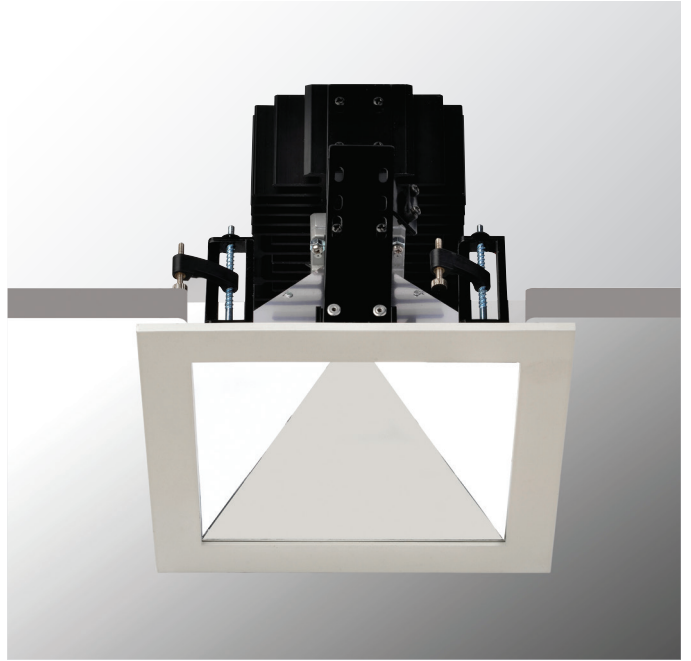

200 SERIES SQUARE

- High output recessed downlight
- Die-cast construction
- IP44 under canopy glass option
- Supplied with pre-wired remote non-dimming driver
- AlphaLED Fast Fix mechanism
- Ideal replacement for CFL and metal halide