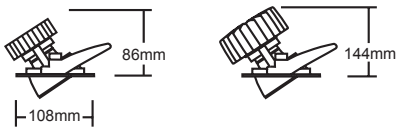

100 SERIES

UNIVERSAL ADJUSTABLE

- High output fully adjustable downlighter
- Die-cast construction with protective clear glass
- Supplied with pre-wired non dimmable driver
- Versatile range of beam angles

2000/3000lm CRI 80+
2000lm CRI 98

Cut Out: Ø102mm
(For Spot beam option: add 30mm to the height)