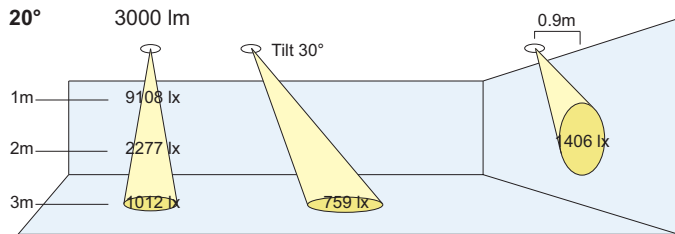

Colour:

- (W) White
- (B) Black
- (N) Nickel Satin

UA _____ / ** / **

Options:

Dimming:

- /DT Trailing Edge
- /DL Leading Edge
- /DD DALI
- /DA Analogue (1-10V)
- /LT Lumentalk
- /M3 3Hrs Maintained
- /ST Self Test
- /DE DALI Emergency

(Other dimming options available see page 123)