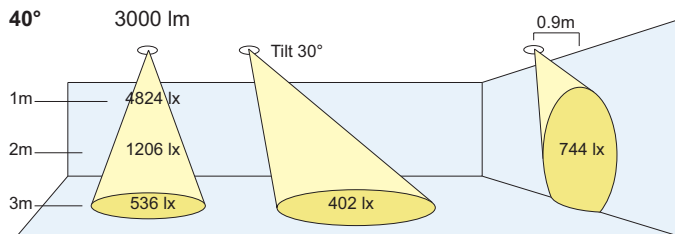

Colour:

- (W) White
- (B) Black
- (N) Nickel Satin

UA _____ / ** / **

Options:

Dimming:

- /DT Trailing Edge
- /DL Leading Edge
- /DD DALI
- /DA Analogue (1-10V)
- /LT Lumentalk
- /M3 3Hrs Maintained
- /ST Self Test
- /DE DALI Emergency

(Other dimming options available see page 123)