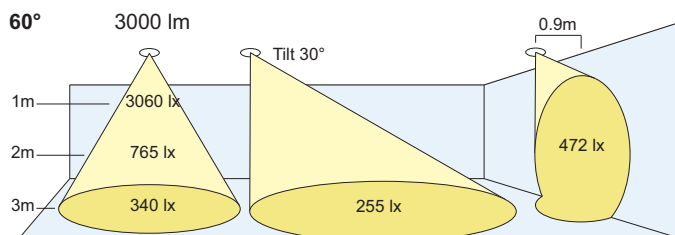

Colour:

- (W) White
- (B) Black
- (N) Nickel Satin

UA _____ / ** / **

Options:

Dimming:

- /DT Trailing Edge
- /DL Leading Edge
- /DD DALI
- /DA Analogue (1-10V)
- /LT Lumentalk
- /M3 3Hrs Maintained
- /ST Self Test
- /DE DALI Emergency

(Other dimming options available see page 123)