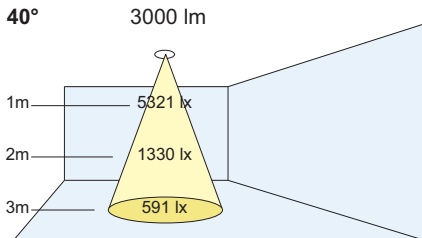

Colour:

- (W) White
- (B) Black
- (N) Nickel Satin