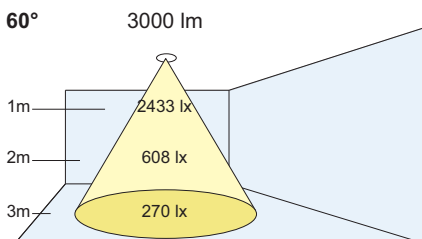

Colour:

- (W) White
- (B) Black
- (N) Nickel Satin