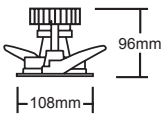

500/700/1000/1300lm CRI 80+  
500/700/1000/1300lm CRI 98

2000/3000lm CRI 80+  
2000lm CRI 98

**Cut Out: Ø95mm**  
(For narrow beam option: add 30mm to the height)

**Accessories**

To order, use the following suffix