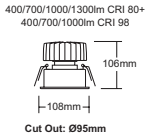

# UNIVERSAL FIRE RATED

- Fire rated circular downlight
- 1 hour fire protection
- Die-cast construction
- Compliant with Building Regulations
- Part B – BS 476 / BS EN 13665
- Supplied with pre-wired non dimmable driver