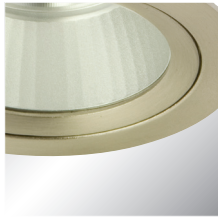

# UNIVERSAL OPEN

- Fixed recessed downlight with deep set reflector
- Die-cast construction
- Glare control secondary reflector
- Supplied with pre-wired remote non-dimming driver
- Decorative range of accessories

### Accessories

To order, use the following suffix

Nickel Satin option