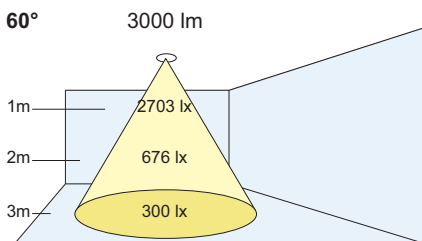

Colour:

- (W) White
- (B) Black
- (N) Nickel Satin