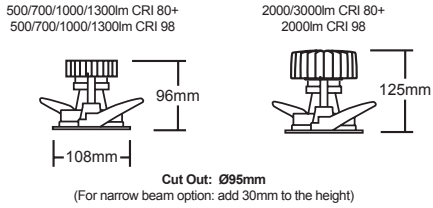

100 SERIES

UNIVERSAL OPEN

- Fixed recessed downlight with deep set reflector
- Die-cast construction
- Glare control secondary reflector
- Supplied with pre-wired remote non-dimming driver
- Decorative range of accessories

Accessories

To order, use the following suffix