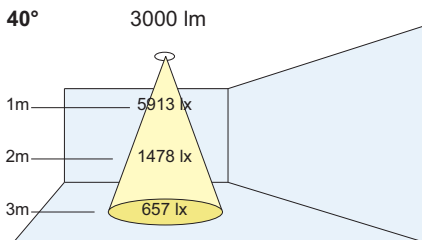

Colour:

- (W) White
- (B) Black
- (N) Nickel Satin