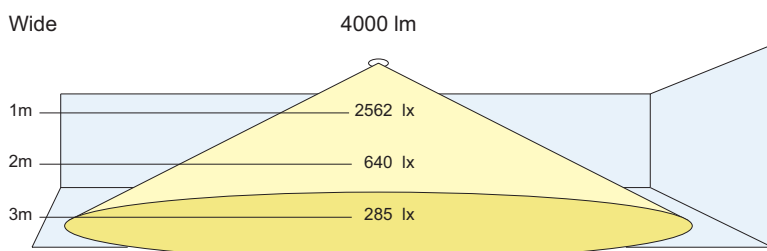

Colour:

- (W) White

XS

Options:

Dimming:

- /DT Trailing Edge
- /DL Leading Edge
- /DD DALI
- /DA Analogue (1-10V)
- /LT Lumentalk

(Other dimming options available see page 123)

- /M3 3Hrs Maintained
- /ST Self Test
- /DE DALI Emergency