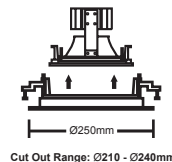

Astral Bezel option /AB

Factory fitted accessory that extends the bezel to a cutout range of 210mm to 240mm.