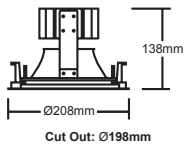

200 SERIES XIRIUS

- High output recessed downlight
- Die-cast construction
- IP44 under canopy glass option
- Supplied with pre-wired remote non-dimming driver
- AlphaLED Fast Fix mechanism
- Ideal replacement for CFL and metal halide