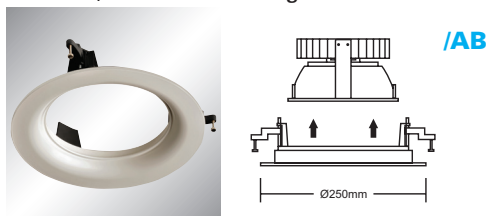

200 SERIES XIRIUS SOFT

- Low height, high output downlight
- Diffuser and faceted reflector for reduced glare
- Larger version available (Ø260mm)
- IP44 under canopy glass option
- Supplied with pre-wired remote non-dimming driver
- AlphaLED Fast Fix mechanism
- Ideal replacement for CFL

Accessories

To order, use the following suffix

Factory fitted accessory that extends the bezel to a cutout range of 210mm to 240mm.

Only available with the X2

- /AB** Astral Bezel option
- /CG** Lens option/IP44 canopy glass
- /GR** Decorative glass ring
- /MR** Matt reflector version