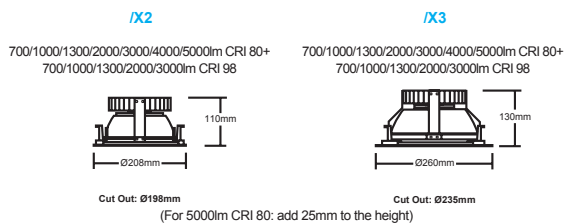

Accessories

To order, use the following suffix

Factory fitted accessory that extends the bezel to a cutout range of 210mm to 240mm.

Only available with the X2

- /AB** Astral Bezel option
- /CG** Lens option/IP44 canopy glass
- /GR** Decorative glass ring
- /MR** Matt reflector version